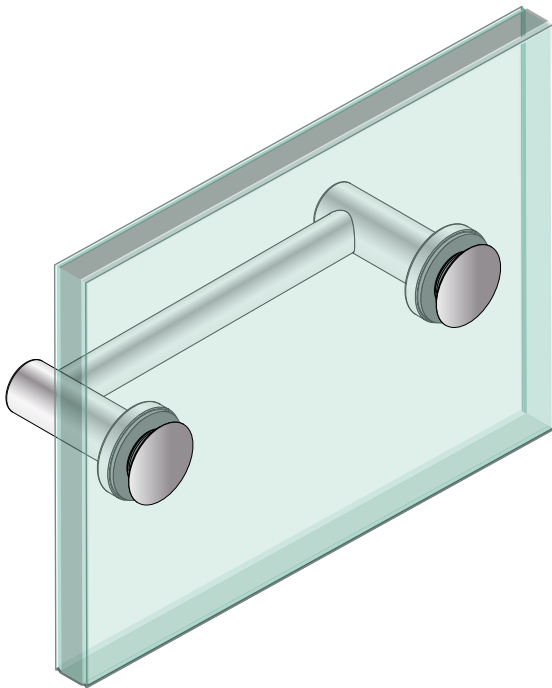

KNOBS / HOLDER / ACCESSORIES

406003 | SET TOWEL RAIL closed (1000 mm can be shortened)

406004 | SET TOWEL RAIL open (1000 mm can be shortened)