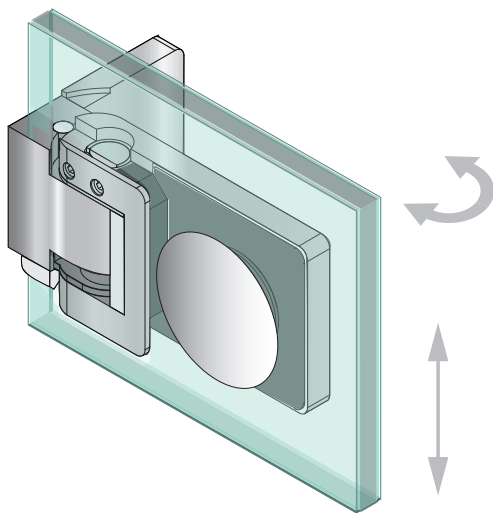

403008 | IN-SWING OUT-SWING-LIFT'N SINK HINGE GLASS-WALL 90° right outside

DESCRIPTION:

In-Swing Out-Swing - Lift'n Sink Hinge
Glass-Wall 90° right.
Lift-Off 3,5mm.
Screwing in slotted hole with cover.
Flush glass fixing with concealed
screw connection.

Mounting Plate: Outside

| USAGE (WITHOUT GAP)

| GLASS PROCESSING (ABZUGSMASSE)

IN-SWING OUT-SWING/
LIFT'N-SINK

| TECHNICAL DATA:

Glasstype:	8 mm ESG
Maximum Weight:	40 kg using two hinges
Maximum Width:	1000mm
Lift-Off:	3.5 mm
Material:	Solid Brass
Usage:	right
Adjustability in the cone:	± 2.5 mm
Surface:	bright chrome-plated
Product-Code.:	403008

| SEAL RECOMMENDED:

Product-Code.:	900112
Description:	Stripe Seal 13mm