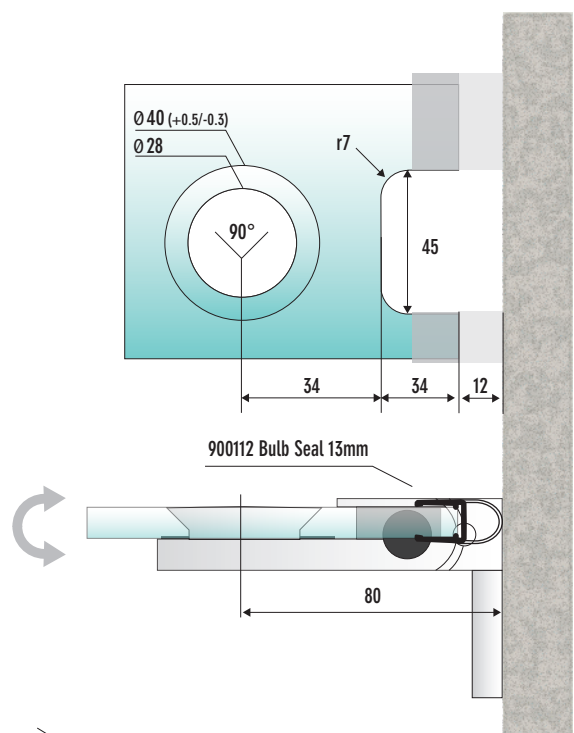

403008 | IN-SWING OUT-SWING-LIFT'N SINK HINGE GLASS-WALL 90° right outside

DESCRIPTION:

In-Swing Out-Swing - Lift'n Sink Hinge
Glass-Wall 90° right.
Lift-Off 3,5mm.
Screwing in slotted hole with cover.
Flush glass fixing with concealed
screw connection.

Mounting Plate: Outside

| USAGE (WITHOUT GAP)

| GLASS PROCESSING (ABZUGSMASSE)

IN-SWING OUT-SWING/
LIFT'N-SINK

| TECHNICAL DATA:

Glasstype:	8 mm ESG
Maximum Weight:	40 kg using two hinges
Maximum Width:	1000mm
Lift-Off:	3.5 mm
Material:	Solid Brass
Usage:	right
Adjustability in the cone:	± 2.5 mm
Surface:	bright chrome-plated
Product-Code.:	403008

| SEAL RECOMMENDED:

Product-Code.:	900112
Description:	Stripe Seal 13mm