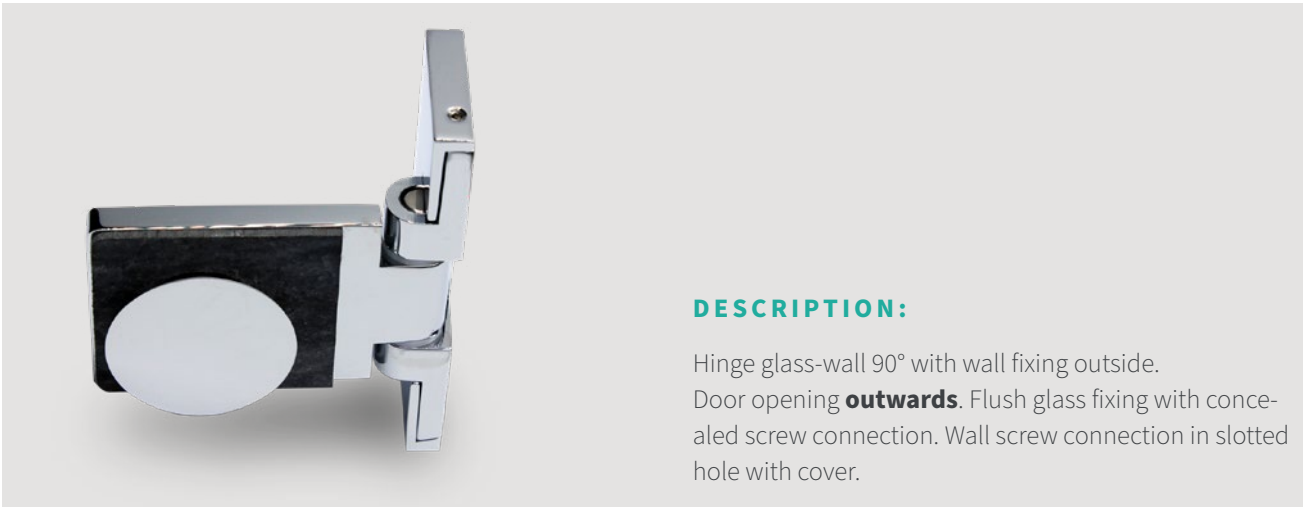

## 401001 | HINGE GLASS-WALL 90° MOUNTED OUTSIDE

### DESCRIPTION:

Hinge glass-wall 90° with wall fixing outside.  
Door opening **outwards**. Flush glass fixing with concealed screw connection. Wall screw connection in slotted hole with cover.

### | TECHNICAL DATA:

|                            |                        |
|----------------------------|------------------------|
| Glasstyp:                  | 8 mm ESG               |
| Maximum Weight:            | 50 kg using two hinges |
| Maximum Width:             | 1000 mm                |
| Material:                  | Solid Brass            |
| Usage:                     | left/right             |
| Adjustability in the cone: | ± 2.5 mm               |
| Surface:                   | bright chrome-plated   |
| Product-Code:              | 401001                 |