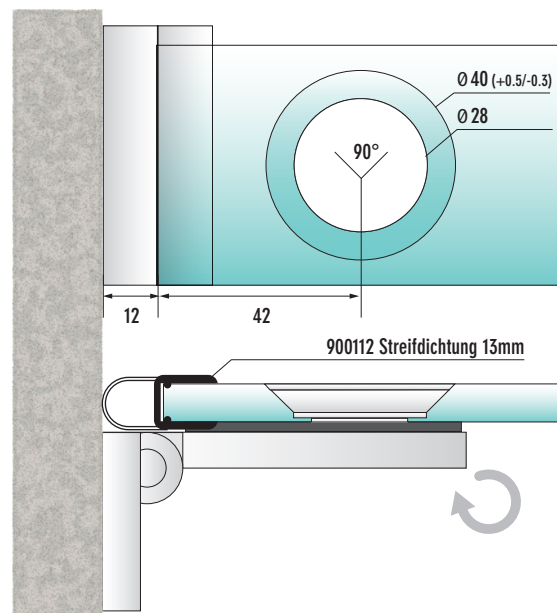

## 401001 | HINGE GLASS-WALL 90° MOUNTED OUTSIDE

### DESCRIPTION:

Hinge glass-wall 90° with wall fixing outside.  
Door opening **outwards**. Flush glass fixing with concealed screw connection. Wall screw connection in slotted hole with cover.

### | TECHNICAL DATA:

|                            |                        |
|----------------------------|------------------------|
| Glasstyp:                  | 8 mm ESG               |
| Maximum Weight:            | 50 kg using two hinges |
| Maximum Width:             | 1000 mm                |
| Material:                  | Solid Brass            |
| Usage:                     | left/right             |
| Adjustability in the cone: | ± 2.5 mm               |
| Surface:                   | bright chrome-plated   |
| Product-Code:              | 401001                 |

### | SEAL RECOMMENDED:

|               |                |
|---------------|----------------|
| Product-Code: | 900112         |
| Description:  | Bulb Seal 13mm |