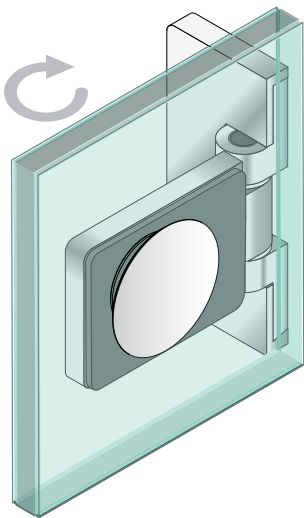

| USAGE (WITHOUT GAP)