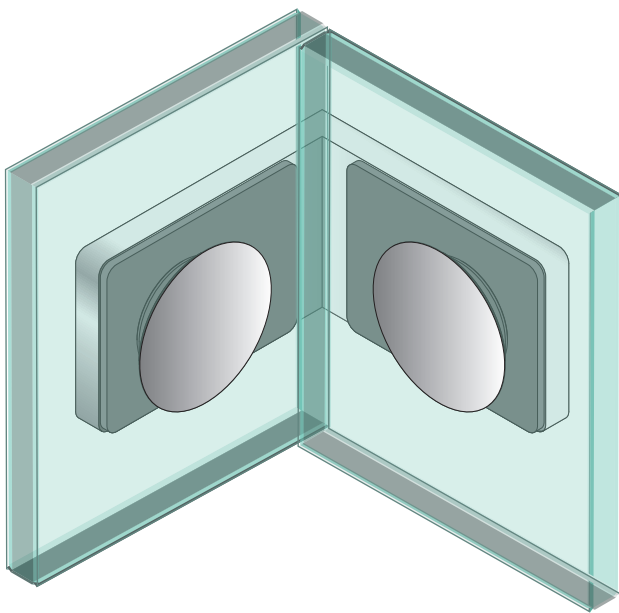

## 400005 | ANGLE BRACKET GLASS-GLASS 90°

### DESCRIPTION:

Angle connector glass-glass 90°. Flush glass fixing with concealed screw connection.

### | GLASS PROCESSING

### | TECHNICAL DATA:

Glasstyp:	8 mm ESG
Material:	Solid Brass
Usage:	left/right
Adjustability in the cone:	± 2.5 mm
Surface:	bright chrome-plated
Product-Code.:	400005