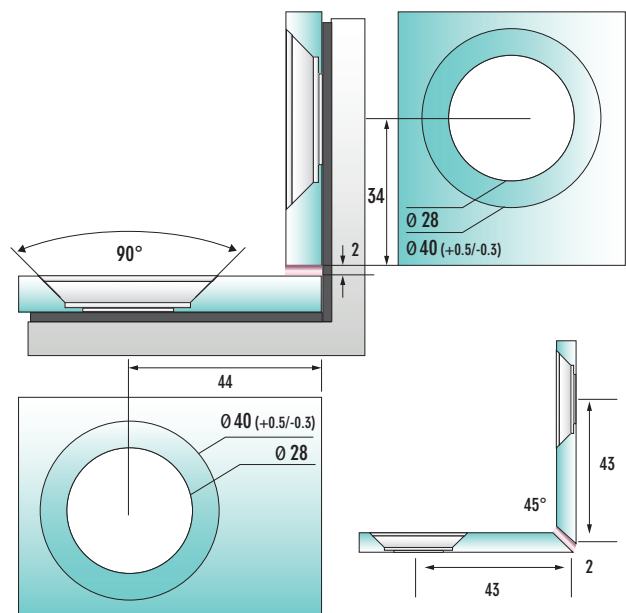

## 400005 | ANGLE BRACKET GLASS-GLASS 90°

### DESCRIPTION:

Angle connector glass-glass 90°. Flush glass fixing with concealed screw connection.

### | TECHNICAL DATA:

Glasstyp:	8 mm ESG
Material:	Solid Brass
Usage:	left/right
Adjustability in the cone:	± 2.5 mm
Surface:	bright chrome-plated
Product-Code.:	400005